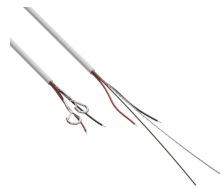

Product information:

A connection cable with conductors and a steel suspension and safety wire in a single outer jacket. This offers the cleanest and most elegant solution for connecting and mounting the loudspeaker. This professional connection cable with two integrated steel cores for suspending adds an additional drop safety for the loudspeaker. Fixation is made through two snap-hooks on one end and a dual Grippler™ fixation on the other end. The cable length of 10 meters offers possibilities for a wide variety of ceiling heights. An innovatively designed rear cover of the ALTI pendant loudspeakers (not suited for ALTIxM series) can be placed after installation and hides the connection and suspension on the speaker end. The ceiling end connections are covered through a cable cover.

Variants:

- DSC100/B - Black
- DSC100/W - White