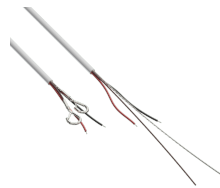

Product information:

A connection cable with conductors and a steel suspension and safety wire in a single outer jacket. This offers the cleanest and most elegant solution for connecting and mounting the loudspeaker. This professional connection cable with two integrated steel cores for suspending adds an additional drop safety for the loudspeaker. Fixation is made through two snap-hooks on one end and a dual Gripple™ fixation on the other end. The cable length of 7 meters offers possibilities for a wide variety of ceiling heights. An innovatively designed rear cover of the ALTI pendant loudspeakers (not suited for ALTIxM series) can be placed after installation and hides the connection and suspension on the speaker end. The ceiling end connections are covered through a cable cover.

Variants:

- DSC70/B - Black
- DSC70/W - White