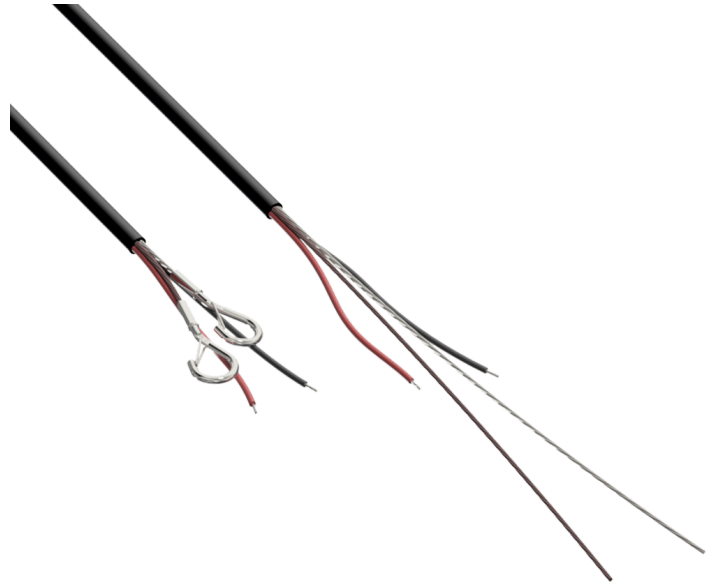

Product information:

A connection cable with conductors and a steel suspension and safety wire in a single outer jacket. This offers the cleanest and most elegant solution for connecting and mounting the loudspeaker. This professional connection cable with two integrated steel cores for suspending adds an additional drop safety for the loudspeaker. Fixation is made through two snap-hooks on one end and a dual Gripple™ fixation on the other end. The cable length of 7 meters offers possibilities for a wide variety of ceiling heights. An innovatively designed rear cover of the ALTI pendant loudspeakers (not suited for ALTIxM series) can be placed after installation and hides the connection and suspension on the speaker end. The ceiling end connections are covered through a cable cover.

Variants:

- DSC70/B - Black
- DSC70/W - White