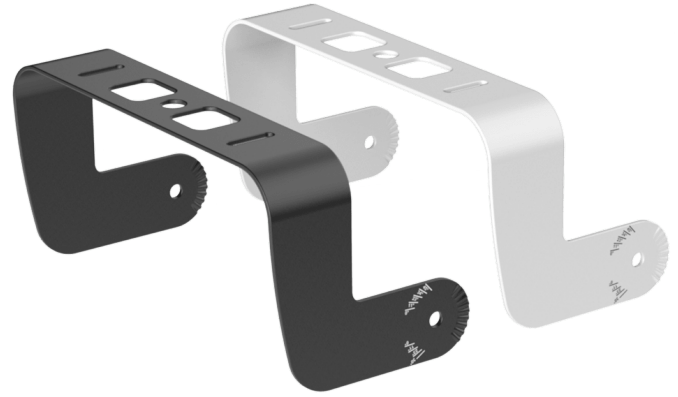

### Highlights:

- For horizontal and vertical placement
- Ceiling mount possibilities

### Product information:

You can rely on the MBK455 angled mounting bracket set\* for an extra inclination of 90° for the ARES5A when needed. This 90° bracket makes it possible to mount the ARES5A set to a smartboard or trolley neatly concealing the bracket away. The MBK455 is also perfectly suited for mounting to various ceiling surfaces.

### Product Features:

Mounting	90° (central position) ± 30° up & 45° down tilt
Weight	0.46 kg (pair)
Construction	Zinc plated steel 2 mm
Finish	Structured powder coating
Colours	Black (RAL9005) (MBK455/B)
	White (RAL9003) (MBK455/W)