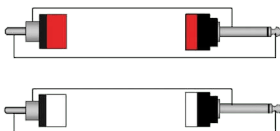

Wiring Diagrams:

Variants:

- CLA631/1.5 - 1,5 meter
- CLA631/3 - 3 meter
- CLA631/5 - 5 meter