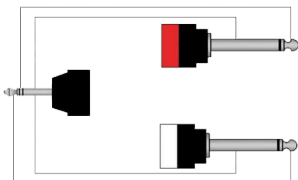

Highlights:

- Flexible PVC jacket
- 28 AWG thin and dense stranded conductors
- 4.0 mm (Ø) outer diameter
- Oxygen free copper
- Spiral shielding

Product information:

The CLA713 is fitted with two male mono jack 6.3mm connectors and a 3.5mm male jack stereo connector, constructed using the SIG144 cable. The easy to handle PVC jacket is excellent for fixed indoor and mobile applications. The inner conductors are fitted with a durable shielding. This gives an excellent protection against interference of all kinds such as electromagnetic fields produced by dimmers, electric motors or power cables. The SIG series cables are "all-round" signal cables which are suited for all kinds of applications where reliable signal transmission is needed. It comes in lengths of 1.5 meters to 3 meters, providing solutions for all applications.

Components:

- CableType: SIG144 - Signal Cable

Properties:

Product Features:

Application	AV & IT
Series	Classic Series

Wiring Diagrams:

Variants:

- CLA713/1.5 - 1,5 meter
- CLA713/3 - 3 meter