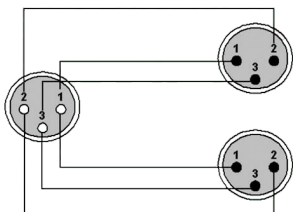

Highlights:

- Flexible PVC jacket
- 28 AWG thin and dense stranded conductors
- 5.0 mm (Ø) outer diameter
- Oxygen free copper
- Spiral shielding

Product information:

The CLA735 is fitted with two 3-pin XLR male connectors and one 3-pin female XLR connector, the link is constructed using the SIG155 cable. The easy to handle PVC jacket is excellent for fixed indoor and mobile applications. The inner conductors are fitted with a durable shielding. This gives an excellent protection against interference of all kinds such as electromagnetic fields produced by dimmers, electric motors or power cables. The SIG series cables are "all-round" signal cables which are suited for all kinds of applications where reliable signal transmission is needed. Available in a length of 1.5 meters.

Properties:

Product Features:

Application	AV & IT
Series	Classic Series

Wiring Diagrams:

Variants:

- CLA735/1.5 - 1,5 meter