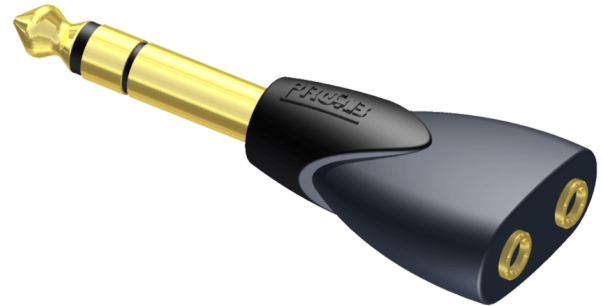

Product information:

The CLP208 is an adaptor from two female 3.5mm jack stereo connectors to one male jack stereo 6.3mm connector for splitting a headphone signal from a DJ mixer or audio device. The firm molding over the connector ensures an isolation from the ground and gives a solid feel.