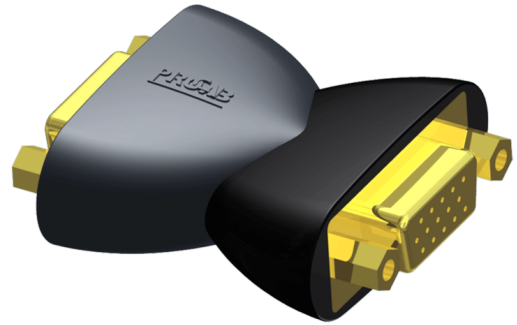

# CLP321

Adapter - SVGA female - SVGA female

## Product information:

---

The CLP321 is an SVGA female to SVGA female straight adapter. This adapter can be used for connecting two VGA. This adapter can be used for connecting two VGA cables, to gain a longer video signal. . The firm molding over the connector ensures an isolation from the ground and gives a solid feel.