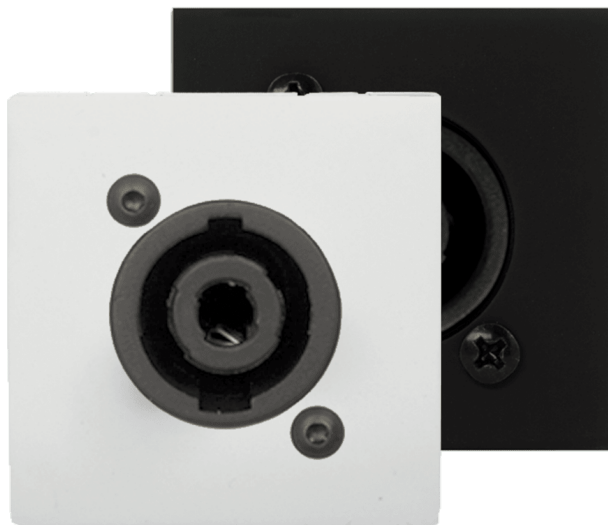

# CP43SPE

Connection plate - d-size speaker - bticino

## Product information:

---

Connection plate with Neutrik Speakon connector, designed to be used with bTicino installation materials. Available in Black (/B) & White (/W). (Mounting frame and cover plate not included)