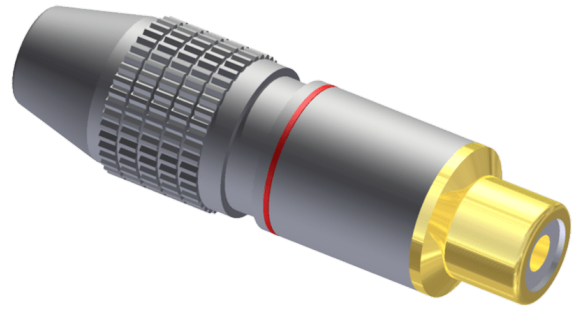

VC210

Cable connector - RCA/Cinch female - pair

Product Features:

Application

AV & IT

Rental & MI

Series

Bulk & Accessories

Variants:

- VC210 - Connector
- VC210-P - Connector 25 pcs box