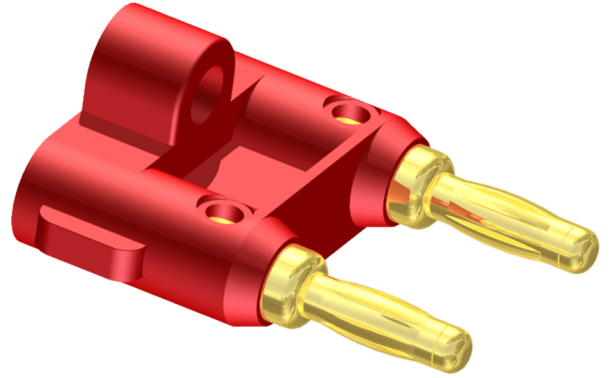

VCB20

Cable connector - Banana connector - red

Product Features:

Application

AV & IT

Rental & MI

Series

Bulk & Accessories