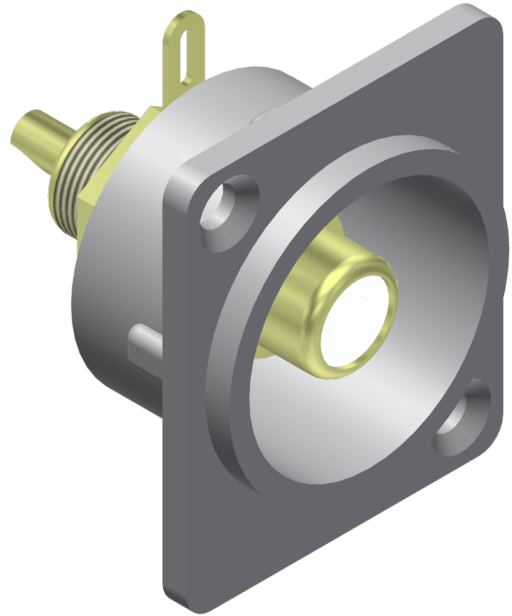

VCD60

Panel connector - rca/cinch female - metal

Product Features:

Application	AV & IT
	Rental & MI
Series	Bulk & Accessories

Variants:

- VCD60 - Connector
- VCD60-P - Connector 25 pcs box