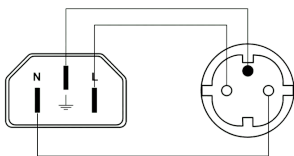

Product information:

The CAB446 is cable that is made for connecting mains power from a Euro power socket to an Schuko power socket. The cable is provided with a Euro power male to a Schuko power female connector. The power cable contains 3 conductors with a section of 1.5 mm². Please look for your local regulation to know which type of connector is allowed in your territory.

Components:

- CableType: H07RN-F3G1.5 - Power cable

Properties:

Product Features:

Application

Rental & MI

Wiring Diagrams:

Variants: