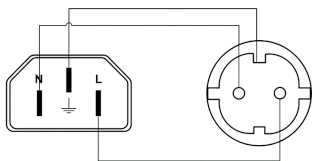

CAB446-G

Power cable - euro power male - schuko power female - German -
3 x 1.5 mm²

Product information:

The CAB446 is cable that is made for connecting mains power from a Euro power socket to an Schuko power socket. The cable is provided with a Euro power male to a Schuko power female connector. The power cable contains 3 conductors with a section of 1.5 mm². Please look for your local regulation to know which type of connector is allowed in your territory.

Components:

- CableType: H07RN-F3G1.5 - Power cable

Properties:

Product Features:

Application

Rental & MI

Wiring Diagrams:

Variants: