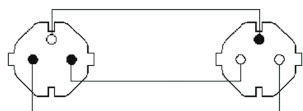

Product information:

The CAB465-F is an extension power cable with schuko male and female connectors. The cable is provided with a female schuko power connector and a male schuko power connector on the other end of the cable. The power cable contains 3 conductors with a section of 2.5 mm². Please look for your local regulation to know which type of connector is allowed in your territory.

Components:

- CableType: H07RN-F3G2.5 - Power cable - H07RN-F 3G2.5 - 3 x 2.5 mm² - 13 AWG

Properties:

Product Features:

Application

Rental & MI

Wiring Diagrams:

Variants: