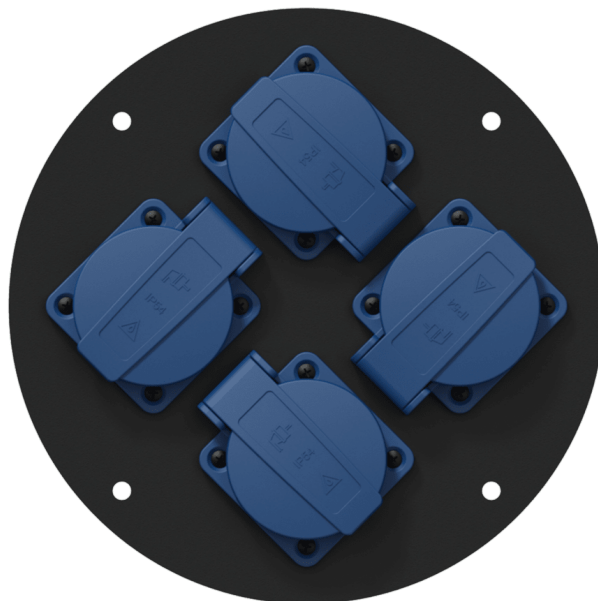

### Product information:

---

The CRP244 is an optional center plate which can be assembled to the professional CDM310 cable reel. It contains four pre-wired power sockets with hinged lids, providing a fast and reliable power solution with IP54 protection. The CRP244 comes available in two versions with French (CRP244F) and German (CRP244G) type power sockets. Please look for your local regulation to know which type of connector is allowed in your territory.

### Variants:

---

- CRP244F - French connectors
- CRP244G - German connectors