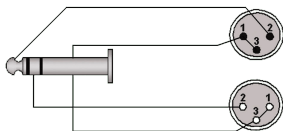

Product information:

The REF709 is fitted with one XLR male and one XLR female connector on one side and one stereo jack male connector on the other side, the construction is made using the RIG44 cable. The easy to handle PVC jacket is excellent for fixed indoor and mobile applications. The RIG series cables are very high quality signal cables for indoor, fixed or mobile applications. They have a PVC jacket and are very easy to handle. The tin plated inner conductors are fitted with a durable tin plated copper shielding and an extra Aluminium -mylar foil. This gives an excellent protection against interference of all kinds such as electromagnetic fields produced by dimmers, electric motors or power cables. The RIG series cables are "all-round" signal cables which are suited for all kinds of applications where the best reliable signal transmission is needed. The premade cable comes in lengths of 5 meters.

Components:

- CableType: RIG44 - RIG44 signal cable

Properties:

Product Features:

Application

Rental & MI

Wiring Diagrams:

Variants: